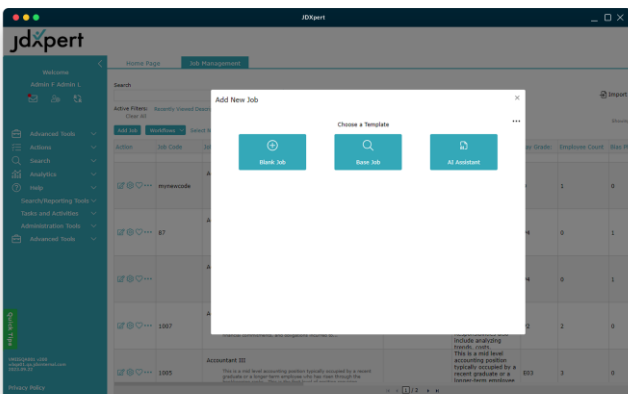

What's the future of JDXpert's AI Assistant?

Our commitment is to ongoing refinement. Expect frequent updates, improvements, and expansions based on user feedback and market trends.

How it works

Access the 'Add Job' functionality and choose "AI Assistant" from the options listed.