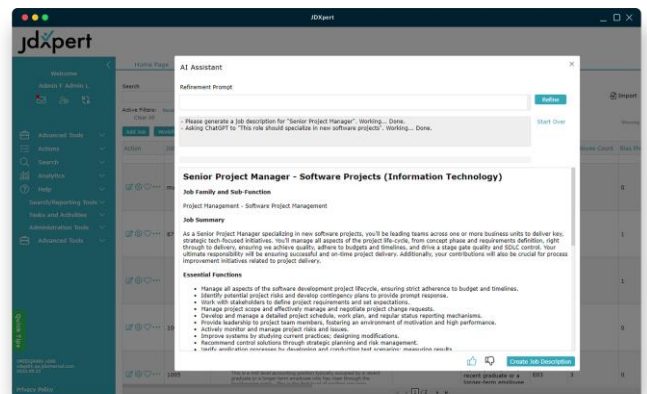

Join us as we step into the future of job description management.

Connect with an 'Xpert' >